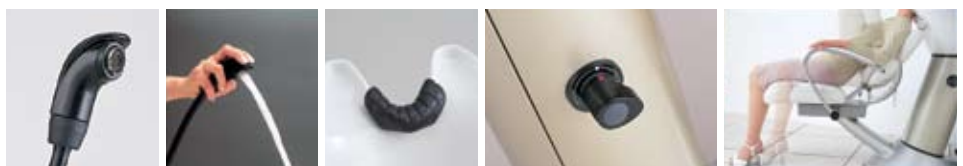

Luxury and comfort for any relaxing salon

Features →

- Soft-padded upholstery
- Low backrest
- Removable seat cushion
- SP-YE round, hydraulic base

Available with Black, Brown or Beige upholstery

* REAR SHAMPOO

The original all-in-one backwash unit

Features →

- Soft-padded upholstery
- Lumbar support
- Fully-adjustable seat
- Thermostatically-controlled (water being used simultaneously in the salon will not affect the Rear Shampoo's temperature)

Available with Black or Brown upholstery

Shower-head

Bubble shower

Gel neckrest

Thermostat control

Sliding mechanism

TAKARA BELMONT

Please check availability and delivery times prior to placing your order.