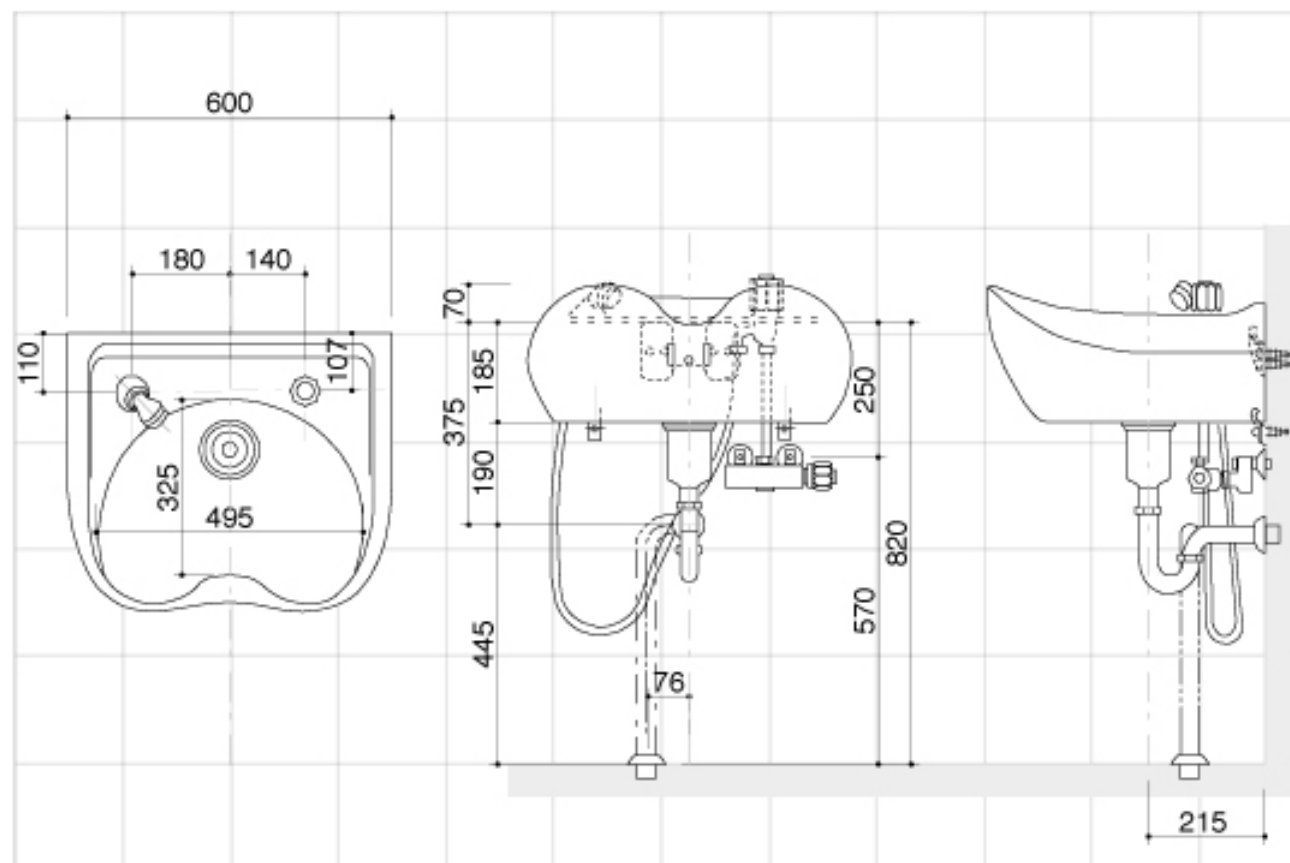

MAJOLICA

OVERVIEW

The MAJOLICA is an elegant and clever Shampoo unit that allows the basin to be moved away from the client.

Designed to cover two separate positions, the RS Swing enables the salon to carry out such services as relaxing hair treatments and intricate technical work at the backwash without the customer moving. Similarly, it enables the customer to remain in the Shampoo area without the inconvenience of their occupying the actual basin.

PRODUCT OPTIONS

Available in BLACK or WHITE.

If you require any further information on this product and the available options, please contact our London office on hairstyling@takara.co.uk

MAJOLICA

DIMENSIONS

All dimensions in millimetres.

Width: 600

Depth: 515

Height: 255

MAJOLICA

FAQs

WILL THE BASIN MOVE DURING SHAMPOO?

No, the basin locks into position.