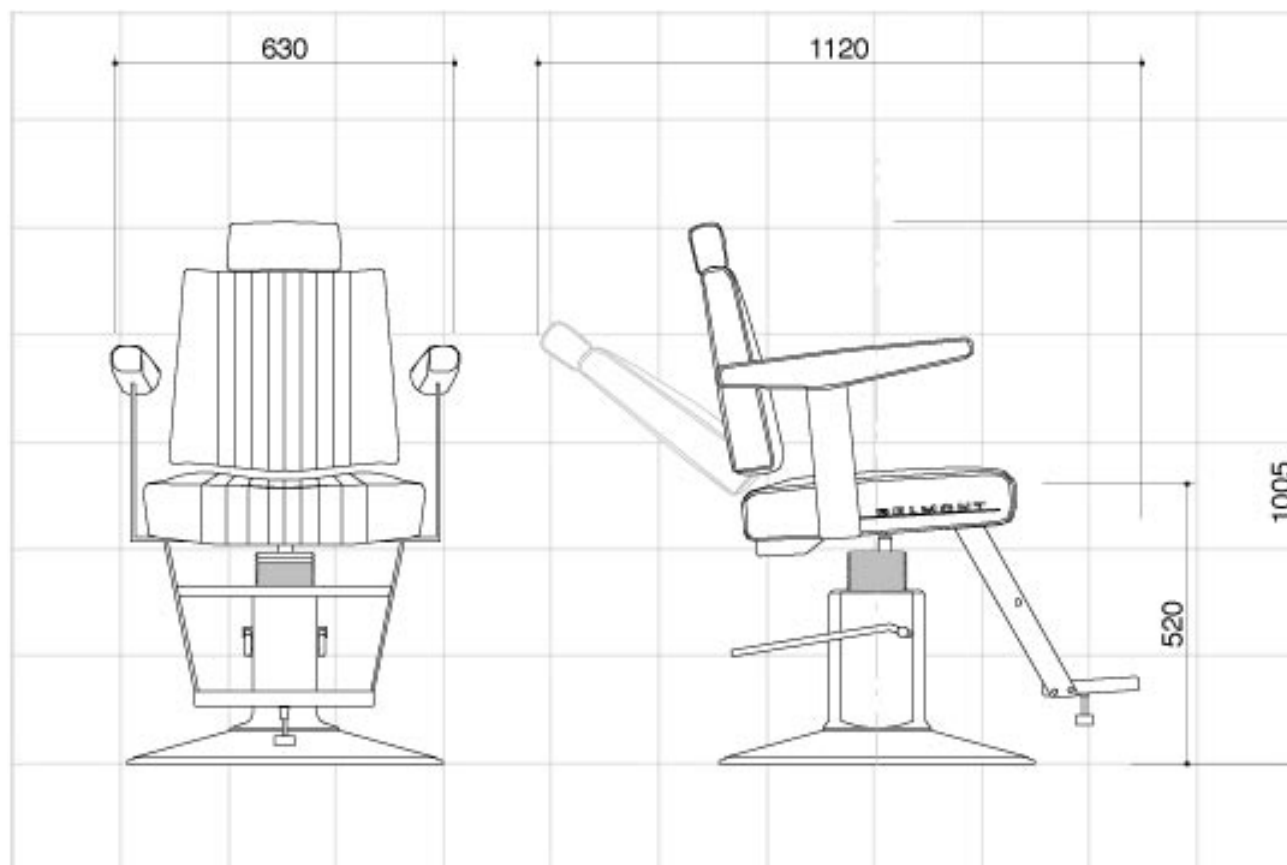

SL-85

MTR

If you require any further information on this product and the available options, please contact our London office on hairdressing@takara.co.uk

DAINTY

DIMENSIONS

All dimensions in millimetres.

Height: 1005

Outer Width: 630

Depth: 855

Fully Recl Depth: 1120

Initial Seat Height: 520

Stroke: 200

Weight: 37Kg

DAINTY

FAQs

WHAT IS THE DIFFERENCE BETWEEN THE 'C' AND 'D' FINISHES?

This refers to the finish of the metal-work on the chair top. 'C' stands for 'Chrome' (high polished finish) and 'D' stands for 'Dull' (matt, dull finish).